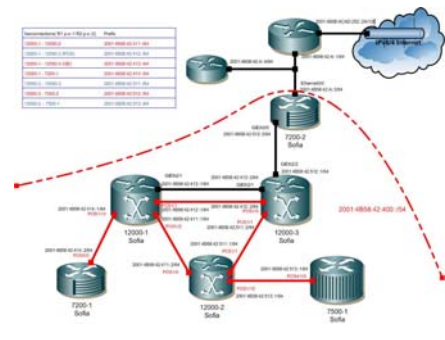

6DEPLOY

IPv6 deployment and support

6DEPLOY Training Material

- A professional e-learning course that may be used on-line or downloaded (for free) from the Website
- Presentation material on more than 20 topics associated with IPv6
- Practical configuration exercises
- Remote testbeds in Paris, Sofia and Mauritius (for use in- and out- side the workshops)
- Technical deployment guidelines

Testbed in Paris

Testbed in Mauritius

Testbed in Sofia